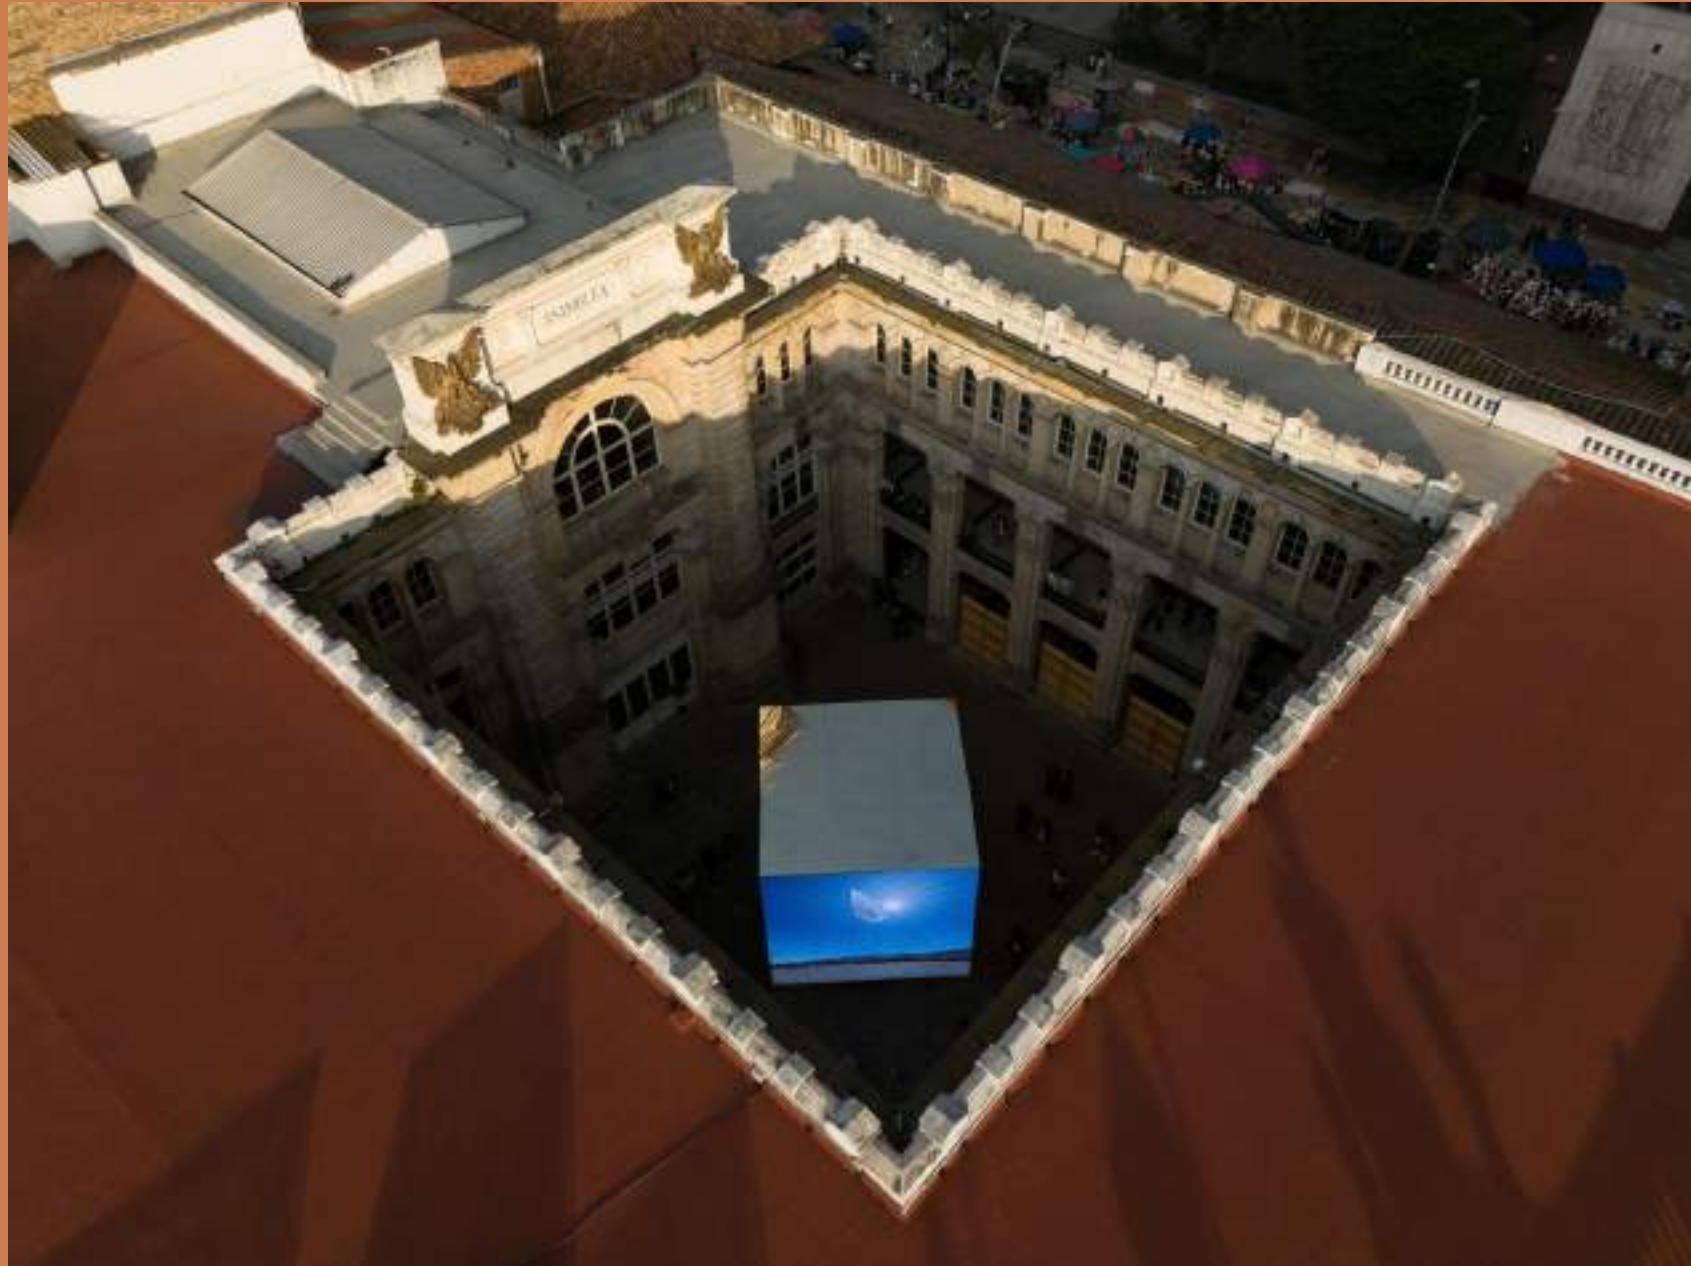

BOG25
BIENAL INTERNACIONAL
DE ARTE Y CIUDAD

AQUÍ
SÍ PASA
BOGOTÁ
MI CIUDAD
MI CASA

Hand-drawn letters and symbols in white and black, including a stick figure, a house, and various characters, arranged vertically.

ENSA
YOS
SOBRE
LA FELI
CIDAD

BOGOTÁ